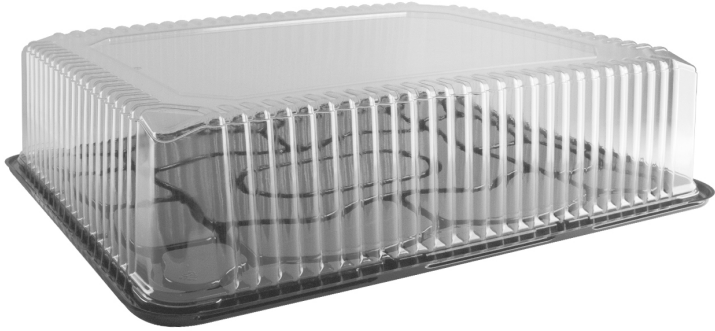

## Sheet Cake Base 206-080264

Rectangle 1/2 Sheet Cake Base Black CBH  
Rectangle Base 20.25" x 15.2" Various depths  
for 1/8, 1/4, 1/2 sheet cakes. Fits 205-110187,  
205-110217 domes.

### Product Attributes

Capacity	—	Part Dimension:	20.25" x 15.18" x 0.4"
Sustainability:	Eligible for Recycling	Material:	PETE Polyethylene Terephthalate #1 PET

## Sheet Cake Package Combo 222-110187-080264

Rectangle 1/2 Sheet Cake Clear/Black Combo  
CCH-475

Fluted Dome/Base 20.25" x 15.2" x 4.75"

Various depths for 1/8, 1/4, 1/2 sheet cakes.

*Full Pallet Orders Accepted—Allow Four Weeks  
for Initial Orders*